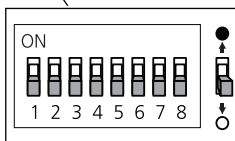

220-240 V 50/60 Hz

IS500

0010474

	Daylight Sensor				Hold Time			Detection Area			
	1	2	3		4	5	6	7	8		
I	●	●	●	2 Lux	●	●	●	5 sec	●	●	100%
II	○	●	●	10 Lux	●	●	○	30 sec	●	○	75%
III	○	●	○	30 Lux	●	○	●	90 sec	○	●	50%
IV	○	○	●	50 Lux	●	○	○	5 min	○	○	25%
V	○	○	○	Disable	○	●	●	20 min	-	-	N/A
VI	-	-	-	-	○	○	○	30 min	-	-	N/A

0010475

8

x6 - 600mm
 x10 - 1200mm
 x12 - 1500mm

1

Master Slave Connection

2