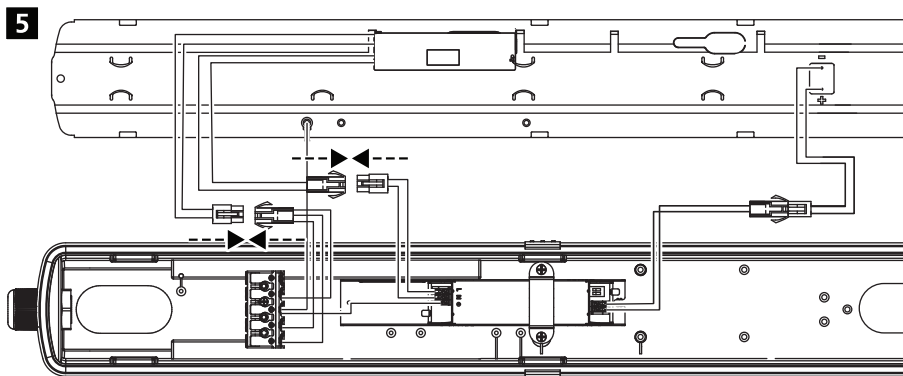

220-240 V 50/60 Hz

IS500

0010474

	Daylight Sensor				Hold Time			Detection Area			
	1	2	3		4	5	6	7	8		
I	●	●	●	2 Lux	●	●	●	5 sec	●	●	100%
II	○	●	●	10 Lux	●	●	○	30 sec	●	○	75%
III	○	●	○	30 Lux	●	○	●	90 sec	○	●	50%
IV	○	○	●	50 Lux	●	○	○	5 min	○	○	25%
V	○	○	○	Disable	○	●	●	20 min	-	-	N/A
VI	-	-	-	-	○	○	○	30 min	-	-	N/A

0010475

8

x6 - 600mm
 x10 - 1200mm
 x12 - 1500mm

1

Master Slave Connection

2