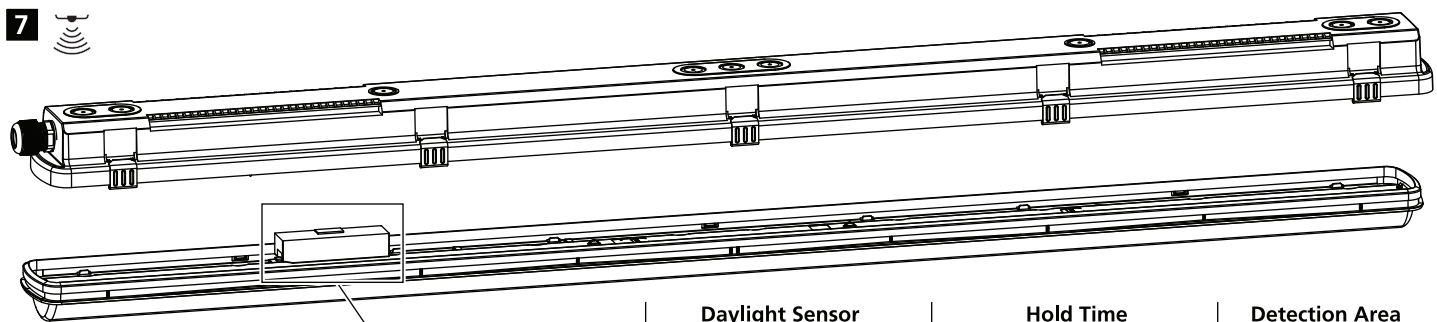

220-240 V 50/60 Hz

IS500

0010474

	Daylight Sensor				Hold Time			Detection Area			
	1	2	3		4	5	6	7	8		
I	●	●	●	2 Lux	●	●	●	5 sec	●	●	100%
II	○	●	●	10 Lux	●	●	○	30 sec	●	○	75%
III	○	●	○	30 Lux	●	○	●	90 sec	○	●	50%
IV	○	○	●	50 Lux	●	○	○	5 min	○	○	25%
V	○	○	○	Disable	○	●	●	20 min	-	-	N/A
VI	-	-	-	-	○	○	○	30 min	-	-	N/A

0010475

8

x6 - 600mm
 x10 - 1200mm
 x12 - 1500mm

1

Master Slave Connection

2