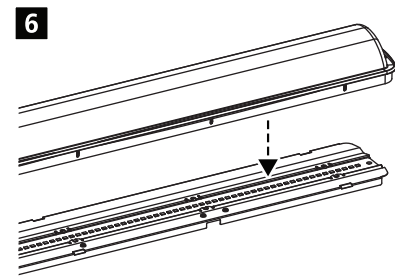

220-240 V 50/60 Hz

IS500

0010474

	Daylight Sensor				Hold Time			Detection Area			
	1	2	3		4	5	6	7	8		
I	●	●	●	2 Lux	●	●	●	5 sec	●	●	100%
II	○	●	●	10 Lux	●	●	○	30 sec	●	○	75%
III	○	●	○	30 Lux	●	○	●	90 sec	○	●	50%
IV	○	○	●	50 Lux	●	○	○	5 min	○	○	25%
V	○	○	○	Disable	○	●	●	20 min	-	-	N/A
VI	-	-	-	-	○	○	○	30 min	-	-	N/A

0010475

8

x6 - 600mm
 x10 - 1200mm
 x12 - 1500mm

1

Master Slave Connection

2