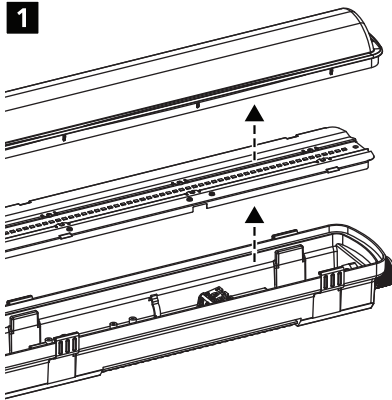

220-240 V 50/60 Hz

IS500

0010474

	Daylight Sensor				Hold Time			Detection Area			
	1	2	3		4	5	6	7	8		
I	●	●	●	2 Lux	●	●	●	5 sec	●	●	100%
II	○	●	●	10 Lux	●	●	○	30 sec	●	○	75%
III	○	●	○	30 Lux	●	○	●	90 sec	○	●	50%
IV	○	○	●	50 Lux	●	○	○	5 min	○	○	25%
V	○	○	○	Disable	○	●	●	20 min	-	-	N/A
VI	-	-	-	-	○	○	○	30 min	-	-	N/A

0010475

8

x6 - 600mm
 x10 - 1200mm
 x12 - 1500mm

1

Master Slave Connection

2