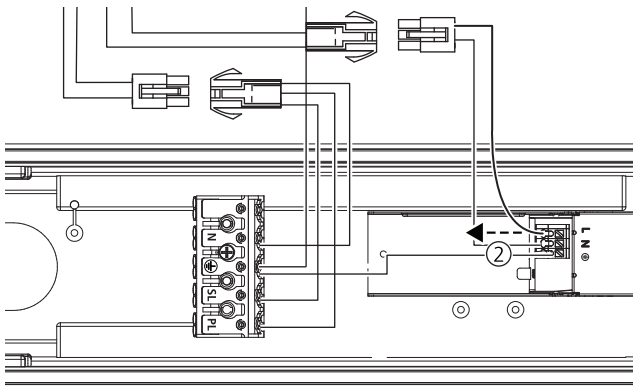

0010475

8

x6 - 600mm
 x10 - 1200mm
 x12 - 1500mm

1

Master Slave Connection

2