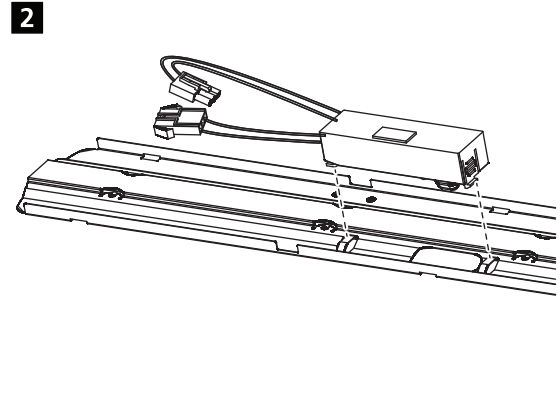

220-240 V 50/60 Hz

IS500

0010474

	Daylight Sensor				Hold Time			Detection Area			
	1	2	3		4	5	6	7	8		
I	●	●	●	2 Lux	●	●	●	5 sec	●	●	100%
II	○	●	●	10 Lux	●	●	○	30 sec	●	○	75%
III	○	●	○	30 Lux	●	○	●	90 sec	○	●	50%
IV	○	○	●	50 Lux	●	○	○	5 min	○	○	25%
V	○	○	○	Disable	○	●	●	20 min	-	-	N/A
VI	-	-	-	-	○	○	○	30 min	-	-	N/A

0010475

8

x6 - 600mm
 x10 - 1200mm
 x12 - 1500mm

1

Master Slave Connection

2