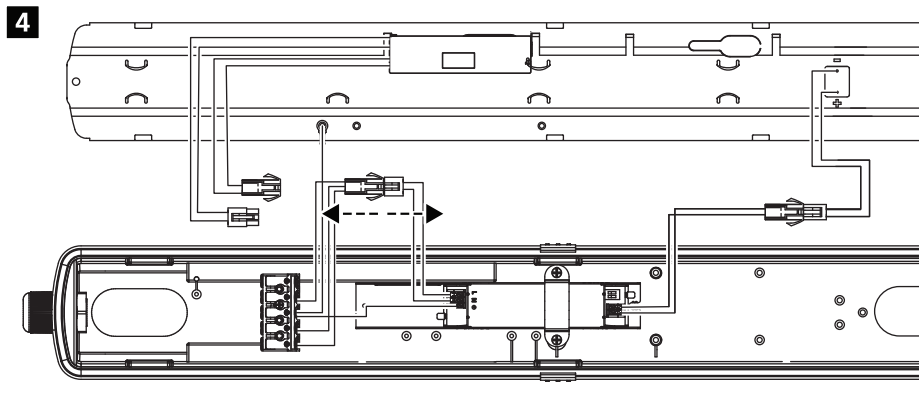

220-240 V 50/60 Hz

IS500

0010474

	Daylight Sensor				Hold Time			Detection Area			
	1	2	3		4	5	6	7	8		
I	●	●	●	2 Lux	●	●	●	5 sec	●	●	100%
II	○	●	●	10 Lux	●	●	○	30 sec	●	○	75%
III	○	●	○	30 Lux	●	○	●	90 sec	○	●	50%
IV	○	○	●	50 Lux	●	○	○	5 min	○	○	25%
V	○	○	○	Disable	○	●	●	20 min	-	-	N/A
VI	-	-	-	-	○	○	○	30 min	-	-	N/A

0010475

8

x6 - 600mm
 x10 - 1200mm
 x12 - 1500mm

1

Master Slave Connection

2