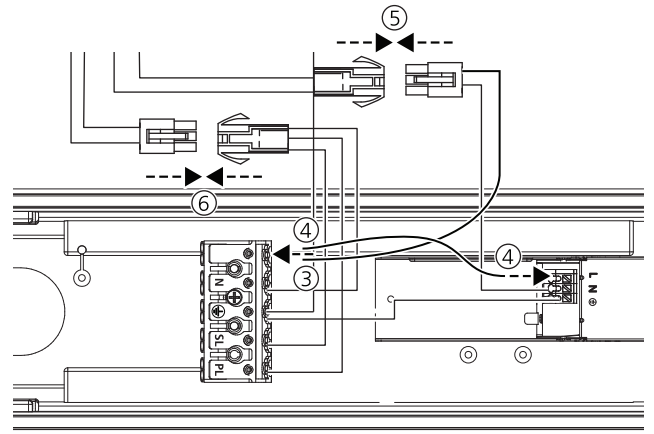

0010475

8

x6 - 600mm
 x10 - 1200mm
 x12 - 1500mm

1

Master Slave Connection

2