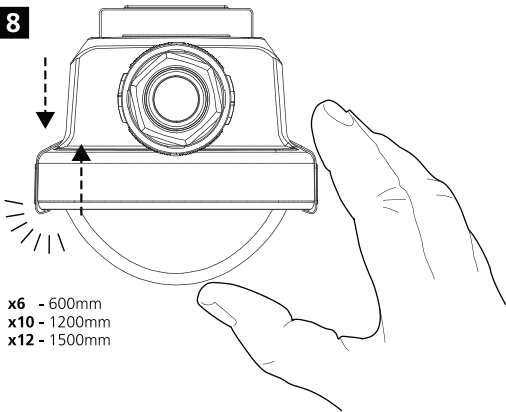

220-240 V 50/60 Hz

IS500

0010474

	Daylight Sensor				Hold Time			Detection Area			
	1	2	3		4	5	6	7	8		
I	●	●	●	2 Lux	●	●	●	5 sec	●	●	100%
II	○	●	●	10 Lux	●	●	○	30 sec	●	○	75%
III	○	●	○	30 Lux	●	○	●	90 sec	○	●	50%
IV	○	○	●	50 Lux	●	○	○	5 min	○	○	25%
V	○	○	○	Disable	○	●	●	20 min	-	-	N/A
VI	-	-	-	-	○	○	○	30 min	-	-	N/A

0010475

8

x6 - 600mm
 x10 - 1200mm
 x12 - 1500mm

1

Master Slave Connection

2