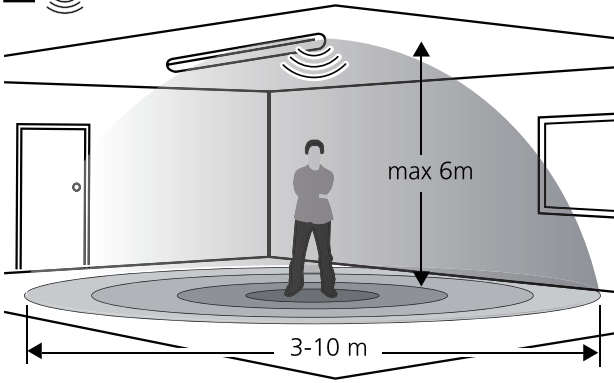

0010475

8

x6 - 600mm
 x10 - 1200mm
 x12 - 1500mm

1

Master Slave Connection

2