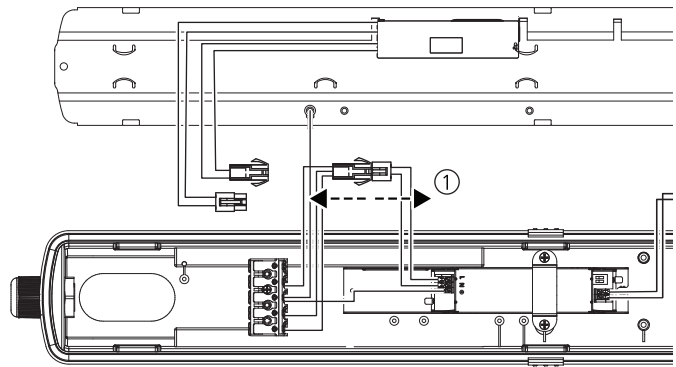

0010475

8

x6 - 600mm
 x10 - 1200mm
 x12 - 1500mm

1

Master Slave Connection

2