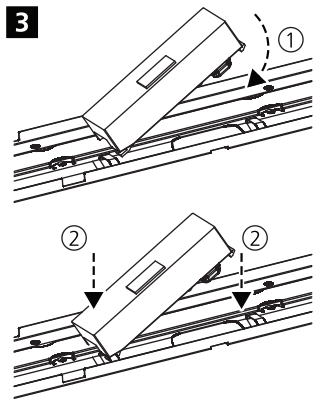

220-240 V 50/60 Hz

IS500

0010474

	Daylight Sensor				Hold Time			Detection Area			
	1	2	3		4	5	6	7	8		
I	●	●	●	2 Lux	●	●	●	5 sec	●	●	100%
II	○	●	●	10 Lux	●	●	○	30 sec	●	○	75%
III	○	●	○	30 Lux	●	○	●	90 sec	○	●	50%
IV	○	○	●	50 Lux	●	○	○	5 min	○	○	25%
V	○	○	○	Disable	○	●	●	20 min	-	-	N/A
VI	-	-	-	-	○	○	○	30 min	-	-	N/A

0010475

8

x6 - 600mm
 x10 - 1200mm
 x12 - 1500mm

1

Master Slave Connection

2