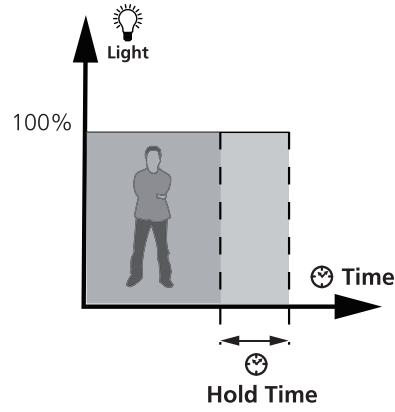

220-240 V 50/60 Hz

IS500

0010474

	Daylight Sensor				Hold Time			Detection Area			
	1	2	3		4	5	6	7	8		
I	●	●	●	2 Lux	●	●	●	5 sec	●	●	100%
II	○	●	●	10 Lux	●	●	○	30 sec	●	○	75%
III	○	●	○	30 Lux	●	○	●	90 sec	○	●	50%
IV	○	○	●	50 Lux	●	○	○	5 min	○	○	25%
V	○	○	○	Disable	○	●	●	20 min	-	-	N/A
VI	-	-	-	-	○	○	○	30 min	-	-	N/A